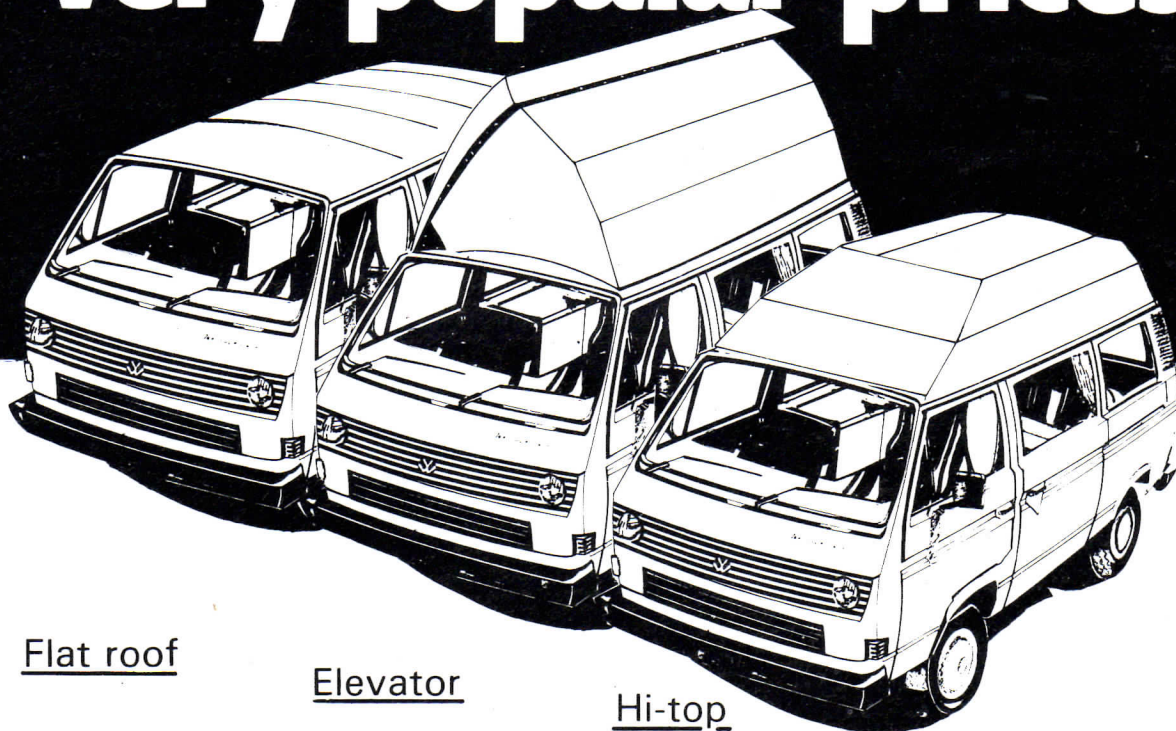

The New

Diamond Populars

~ pure versatility at very popular prices..

Flat roof

Elevator

Hi-top

- ★ 2 or 4 BERTH.
- ★ ALL NEW INTERIOR LAYOUT.
- ★ FULL WIDTH BENCH SEAT.
- ★ KING SIZE DOUBLE BED.
- ★ FULLY LINED INTERIOR.
- ★ PLUS MANY ADD ON OPTIONS OF CUSTOMER CHOICE.

Two Berth Flat roof

£ **9153**

Two Berth Hi-top or Elevator

£ **9703**

Four Berth Hi-top or Elevator

£ **9823**

For further details and address of your nearest dealer;
Contact: Diamond R.V. Unit 26, Youngs Industrial Estate,
Stanbridge Road, Leighton Buzzard. TEL: 0525-370137.