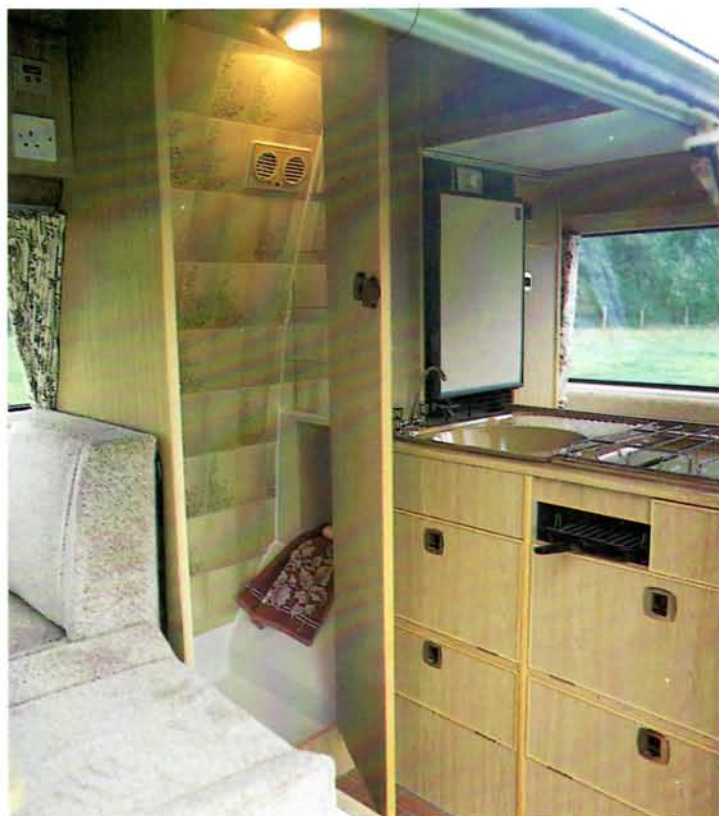

Imagine yourself experiencing the contentment of owning your own Autocruiser, a totally mobile home. Driving wherever and whenever the fancy takes you and being independent of so many of the usual problems of travelling far and wide.

With the Autocruiser you can delight in luxury and yet enjoy the practical design of the fittings and equipment safe in the knowledge that the quality construction of your Autocruiser will serve you well for many years to come.

By Day

When you're on the move in your Autocruiser you'll be more than impressed with the comfort of the cab seats so tastefully upholstered to match all the fabrics—and you have a choice of interior colours. The extensive storage space in cupboards and lockers enables you to travel without concern for your belongings, they'll be safely stowed away. There's a built-in roof rack too for those bulky items.

When you come to rest, your comfortable lounge awaits you. Relax in the spaciousness of your Autocruiser with its full standing room and soft, warm interior furnishings. Benefit from the fully insulated walls and roof. Gaze out at the countryside through tinted windows and rest your feet on the wall-to-wall carpet.

With the galley and shower/toilet booth so sensibly located at the rear, the atmosphere in the lounge is just right for relaxation.